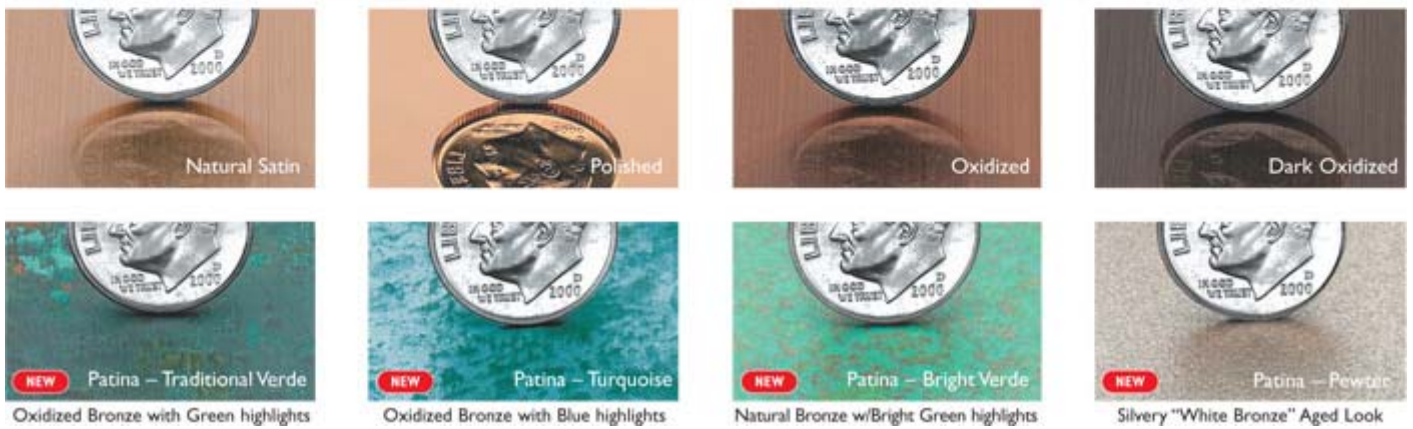

ALUMINUM FINISHES

BRONZE FINISHES

44 STANDARD GEMINI BAKED ENAMEL COLORS