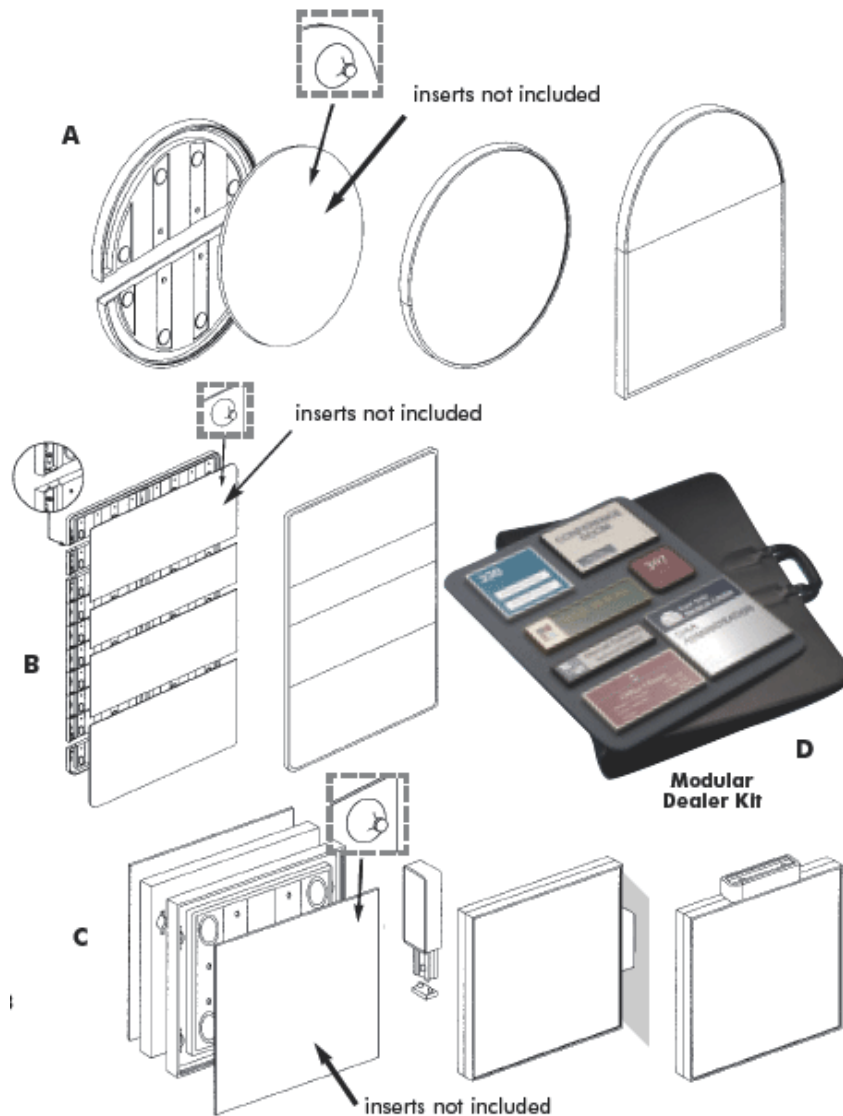

A. Half Round Frame

The 8" half round frame accentuates an identity or message. Two half rounds can form a round frame.

B. Modular Frame Directory

The header and base are 3" x 18", sold as a set. Insert panels are 2" x 18", sold separately. Use as many insert panels as necessary to create the desired directory size. Snap locks and hardware included.

C. Ceiling/Wall Mount

Designed to mount modular frames perpendicular to walls and ceilings. Instructions included.

D. Modular Frame Dealer Kit

Our selection features the most popular materials and frame sized in both round and square corners. The kit includes signage, two velcro boards, and sturdy leather-look portfolio.

Frame Design

Features 2 reveals. The front reveal gives sign inserts a recessed look. The back reveal provides a projected appearance.

Snap Lock Mechanism

Positive locking snap locks fit securely into the frame hole. Each snap lock has a pressure sensitive adhesive tab to hold insert in place. The exclusive hole placement and snap lock system provides design flexibility for sign inserts.

Mounting

Pre-grooved back reveal ensures tape concealment. Mounting holes accommodate standard hardware for various types of wall installations.

Frame Format

All frames, directories and desk bars except white, navy, and taupe are available in round and square corners, and accommodate sign inserts which allow the maximum yields from our 24" x 48" standard sheet sign materials.