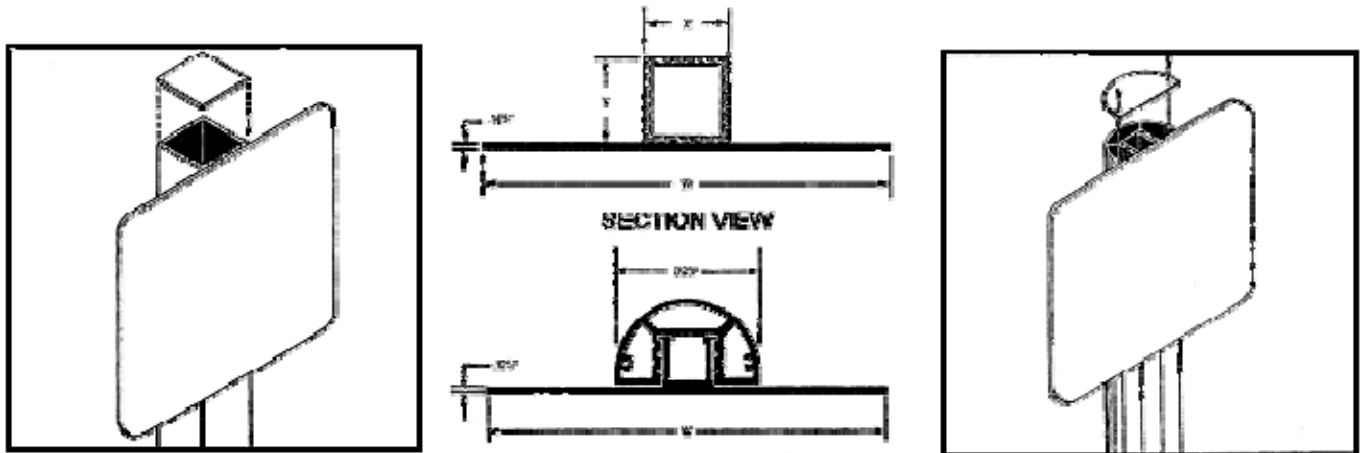

## Series 300-ICP: Center Post Aluminum Post & Panel Sign

### FEATURES

- Non-Illuminated
- Variable Sizes
- Single 2", 3", or 4" Square or 3 ¼" Half-round Aluminum Post
- Single .090" or .125" Aluminum Face Panel
- Baked 2-part Acrylic Polyurethane Finish
- Direct Burial or Baseplate Mounting