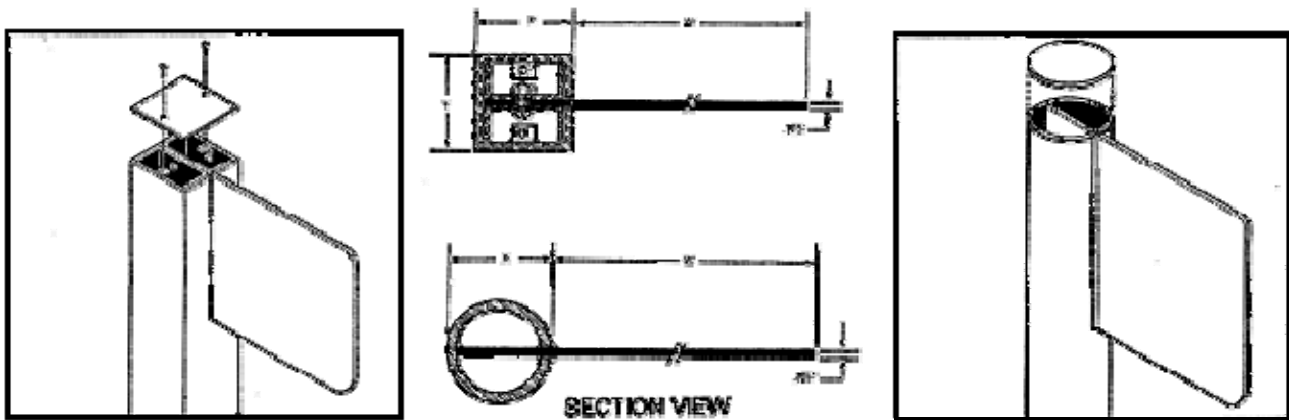

## Series 300-1F: Flag-type Aluminum Post & Panel

### FEATURES

- Non-Illuminated
- Variable Sizes
- Single 2", 3", or 4" Square or Round Aluminum Post
- Single .090" or .125" Aluminum Face Panel
- Baked 2-part Acrylic Polyurethane Finish
- Direct Burial or Baseplate Mounting