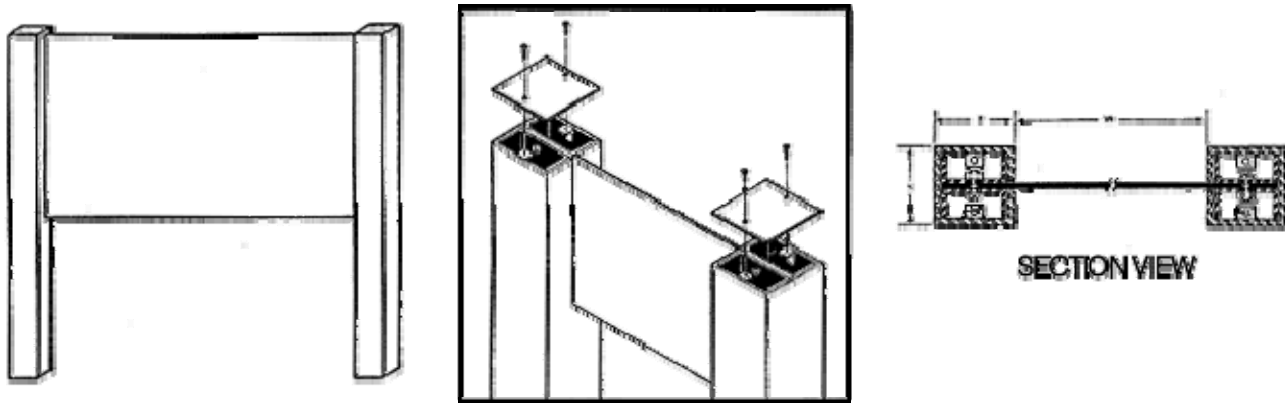

Series 300-1S: Single Panel Aluminum Post & Panel Sign

FEATURES

- Non-Illuminated
- Variable Sizes
- Single 2", 3", or 4" Square Aluminum Post
- Single .125" Aluminum Face Panel
- Baked 2-part Acrylic Polyurethane Finish
- Direct Burial or Baseplate Mounting