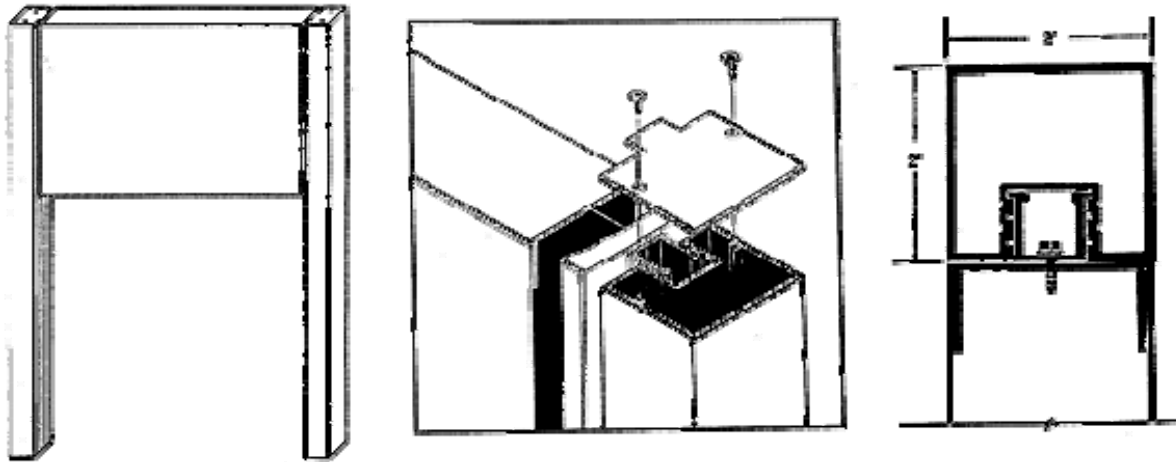

Series 300-2: 2" Deep Aluminum Post & Panel

FEATURES

- Non-Illuminated
- Variable Sizes
- 2" Square Aluminum Posts
- 2" Deep Panel with .090" (min) Flush Aluminum Faces
- Optional Reveal at Panel to Post Joint
- Baked 2-part Acrylic Polyurethane Finish
- Direct Burial or Baseplate Mounting