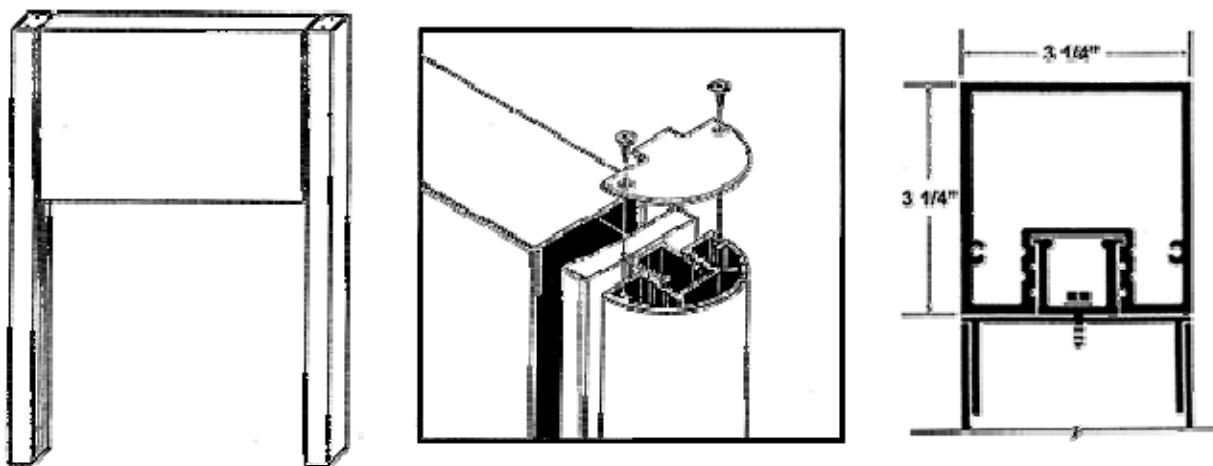

## Series 300-3: 3" Deep Aluminum Post & Panel Sign

### FEATURES

- Non-Illuminated
- Variable Sizes
- 3 1/4" Square, Half-Round or Rectangular Aluminum Posts
- 5 Additional Post Options
- 3 1/4" Deep Panel with .090" Flush Aluminum Faces
- Optional Reveal at Panel to Post Joint
- Baked 2-part Acrylic Polyurethane Finish
- Direct Burial or Baseplate Mounting