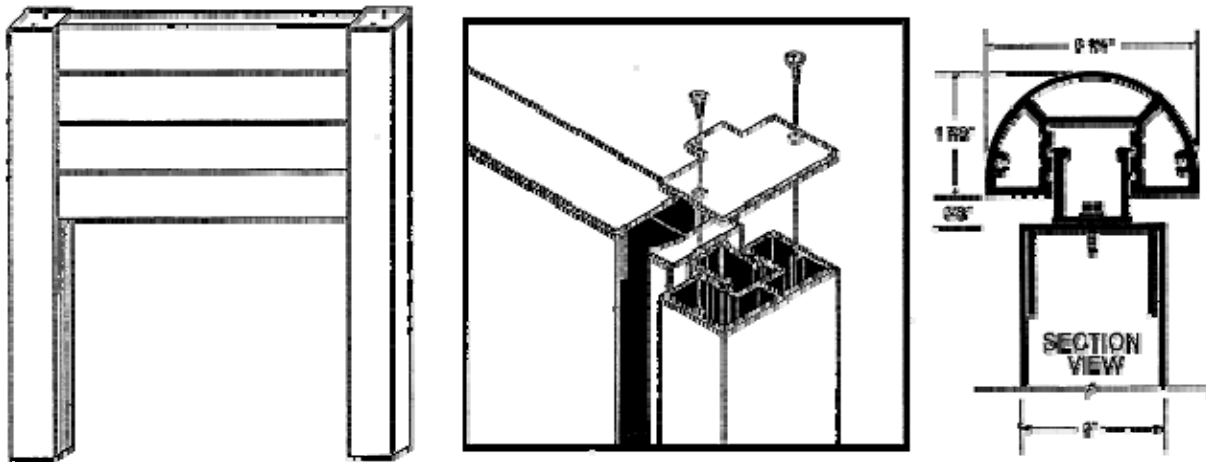

## Series 300-3D: Aluminum Post & Panel Directory Sign

### FEATURES

- Non-Illuminated
- Variable Height Header: 4", 6", & 8" Directory Panels
- 3 1/4" Square, Half-Round or Rectangular Aluminum Posts
- (5) Additional Post Options
- 2" Deep Panel with .090" (min) Flush Aluminum Faces
- 3/8" or 3/4" Reveal at Panel to Post Joint
- Baked 2-part Acrylic Polyurethane Finish
- Direct Burial or Baseplate Mounting