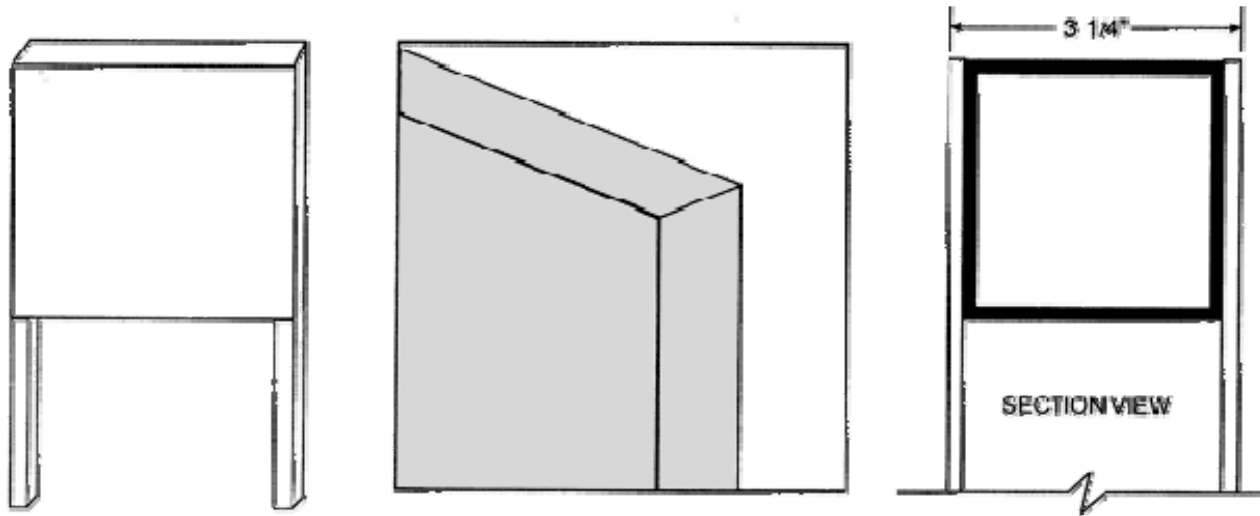

## Series 300-3M: 3" Deep Monolithic Aluminum Post & Panel Sign

### FEATURES

- Non-Illuminated
- Variable Sizes
- 3" Integral Square Aluminum Posts
- 3 1/4" Deep Panel with .090" Flush Aluminum Faces
- Baked 2-part Acrylic Polyurethane Finish
- Direct Burial or Baseplate Mounting