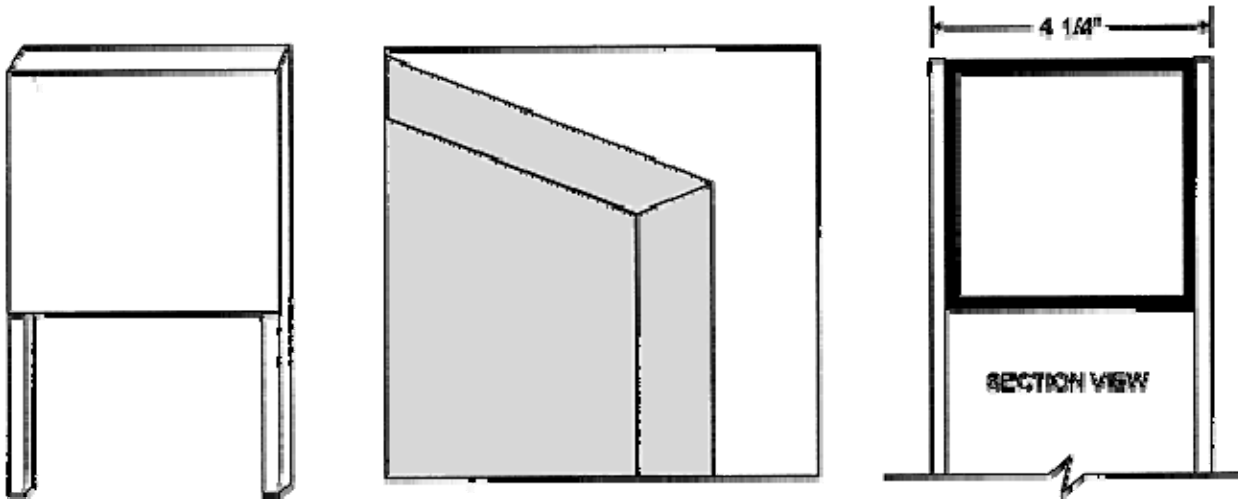

## Series 300-4M: 4" Deep Monolithic Aluminum Post & Panel Sign

### FEATURES

- Non-Illuminated
- Variable Sizes
- 4" Integral Square Aluminum Posts
- 4¼" Deep Panel with .090" Flush Aluminum Faces
- Baked 2-part Acrylic Polyurethane Finish
- Direct Burial or Baseplate Mounting