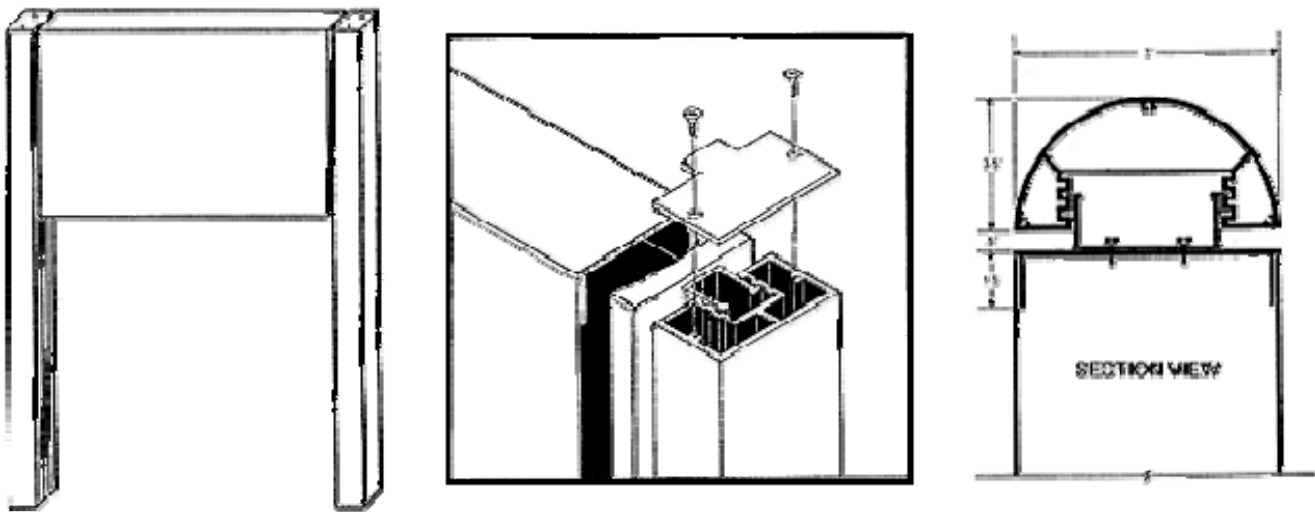

Series 300-7: 7" Deep Aluminum Post & Panel Sign

FEATURES

- Non-Illuminated or Illuminated
- Variable sizes
- 7" Half-Round or Rectangular Aluminum Posts
- 7" Deep Panel with .090" (min) Flush Aluminum Faces
- Available with Routed Aluminum Faces, with Backup Acrylic or Push-thru Acrylic Letters
- Optional Reveal at Panel to Post Joint
- Baked 2-part Acrylic Polyurethane Finish
- Direct Burial or Baseplate Mounting