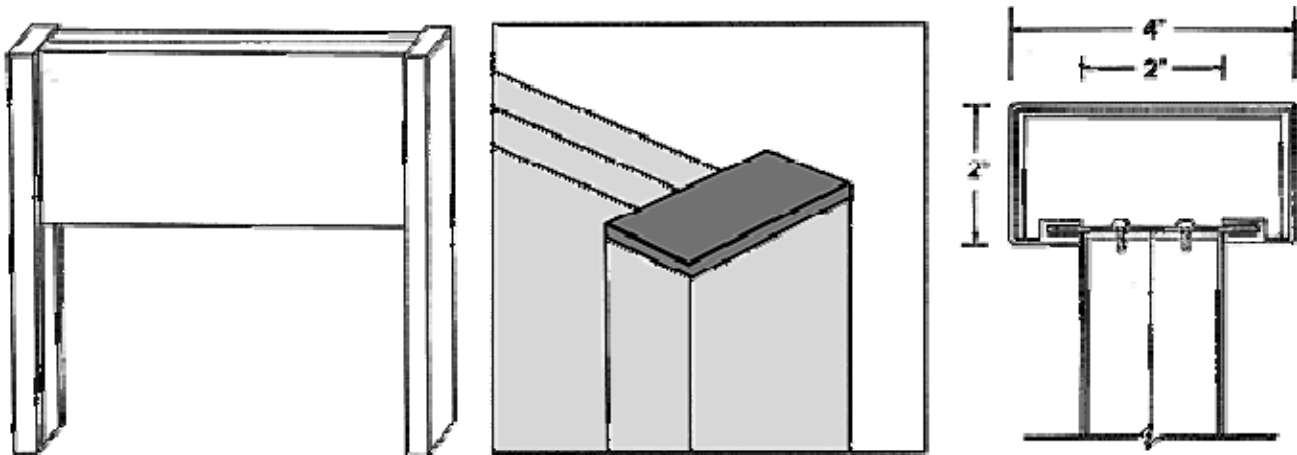

## Series 300-V2: VersaTech 2 Aluminum Post & Panel Sign

### FEATURES

- Non-Illuminated
- 7 Standard Sizes
- 2" x 4" Rectangular Folded Aluminum Post
- 2" Deep Flush-faced Folded Aluminum Panel
- 8 Standard Colors, Baked Finish
- Direct Burial Mounting