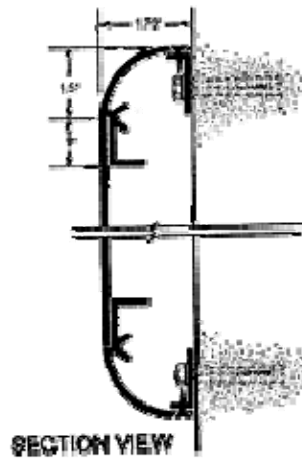

Series 300-WMR: Radius-Edge Wall Mount Aluminum Panel Sign

FEATURES

- Non-Illuminated
- Variable Sizes
- 1 $\frac{3}{4}$ " Depth Panel with 0.08" (min) Flush Aluminum Faces
- Quarter-round Radius-edges - 2 or 4 Sides Corners
- Baked 2-part Acrylic Polyurethane Finish
- Concealed Aluminum Mounting Frame for Wall Mounting