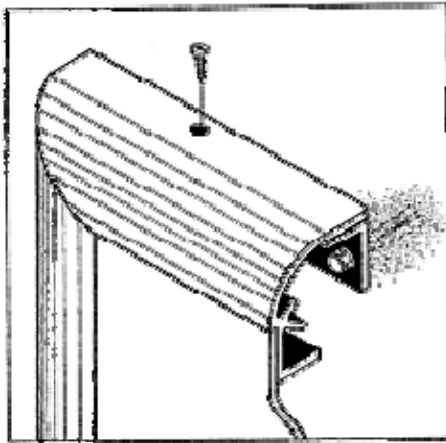

Series 300-WMR: Radius-Edge Wall Mount Aluminum Panel Sign

FEATURES

- Non-Illuminated
- Variable Sizes
- 1 $\frac{3}{4}$ " Depth Panel with 0.08" (min) Flush Aluminum Faces
- Quarter-round Radius-edges - 2 or 4 Sides Corners
- Baked 2-part Acrylic Polyurethane Finish
- Concealed Aluminum Mounting Frame for Wall Mounting